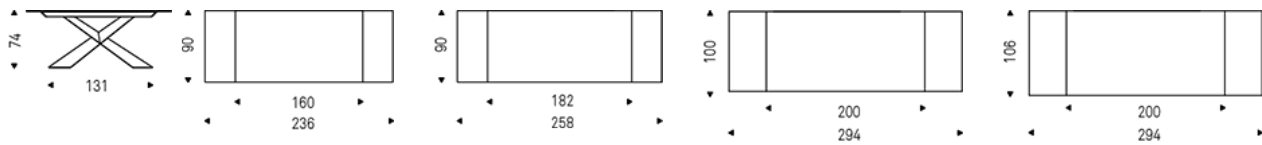

TYRON Keramik Drive

Design: Paolo Cattelan

Dimension