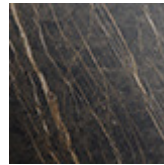

brushed grey

GFM11 titanium embossed

GFM18 bronze embossed

GFM69 graphite embossed

GFM73 black embossed

Finishes: top

Marmi ceramic

KM02 Alabastro

KM03 Supreme

KM05 matt Golden Calacatta

KM06 glossy Golden Calacatta

KM07 matt Portoro

KM08 glossy Portoro

KM09 glossy Sahara Noir

KM11 Makalu

KM12 Breccia

KM13 Arenal

KM14 Corcovado

KM16 Kaindy

KM18 matt Borghini Calacatta

KM19 glossy Borghini Calacatta