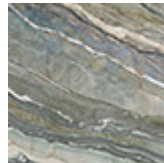

brushed grey

GFM11 titanium embossed

GFM18 bronze embossed

GFM69 graphite embossed

GFM73 black embossed

Finishes: top

Marmi ceramic

KM02 Alabastro

KM03 Supreme

KM05 matt Golden Calacatta

KM06 glossy Golden Calacatta

KM07 matt Portoro

KM08 glossy Portoro

KM09 glossy Sahara Noir

KM11 Makalu

KM12 Breccia

KM13 Arenal

KM14 Corcovado

KM16 Kaindy

KM18 matt Borghini Calacatta

KM19 glossy Borghini Calacatta